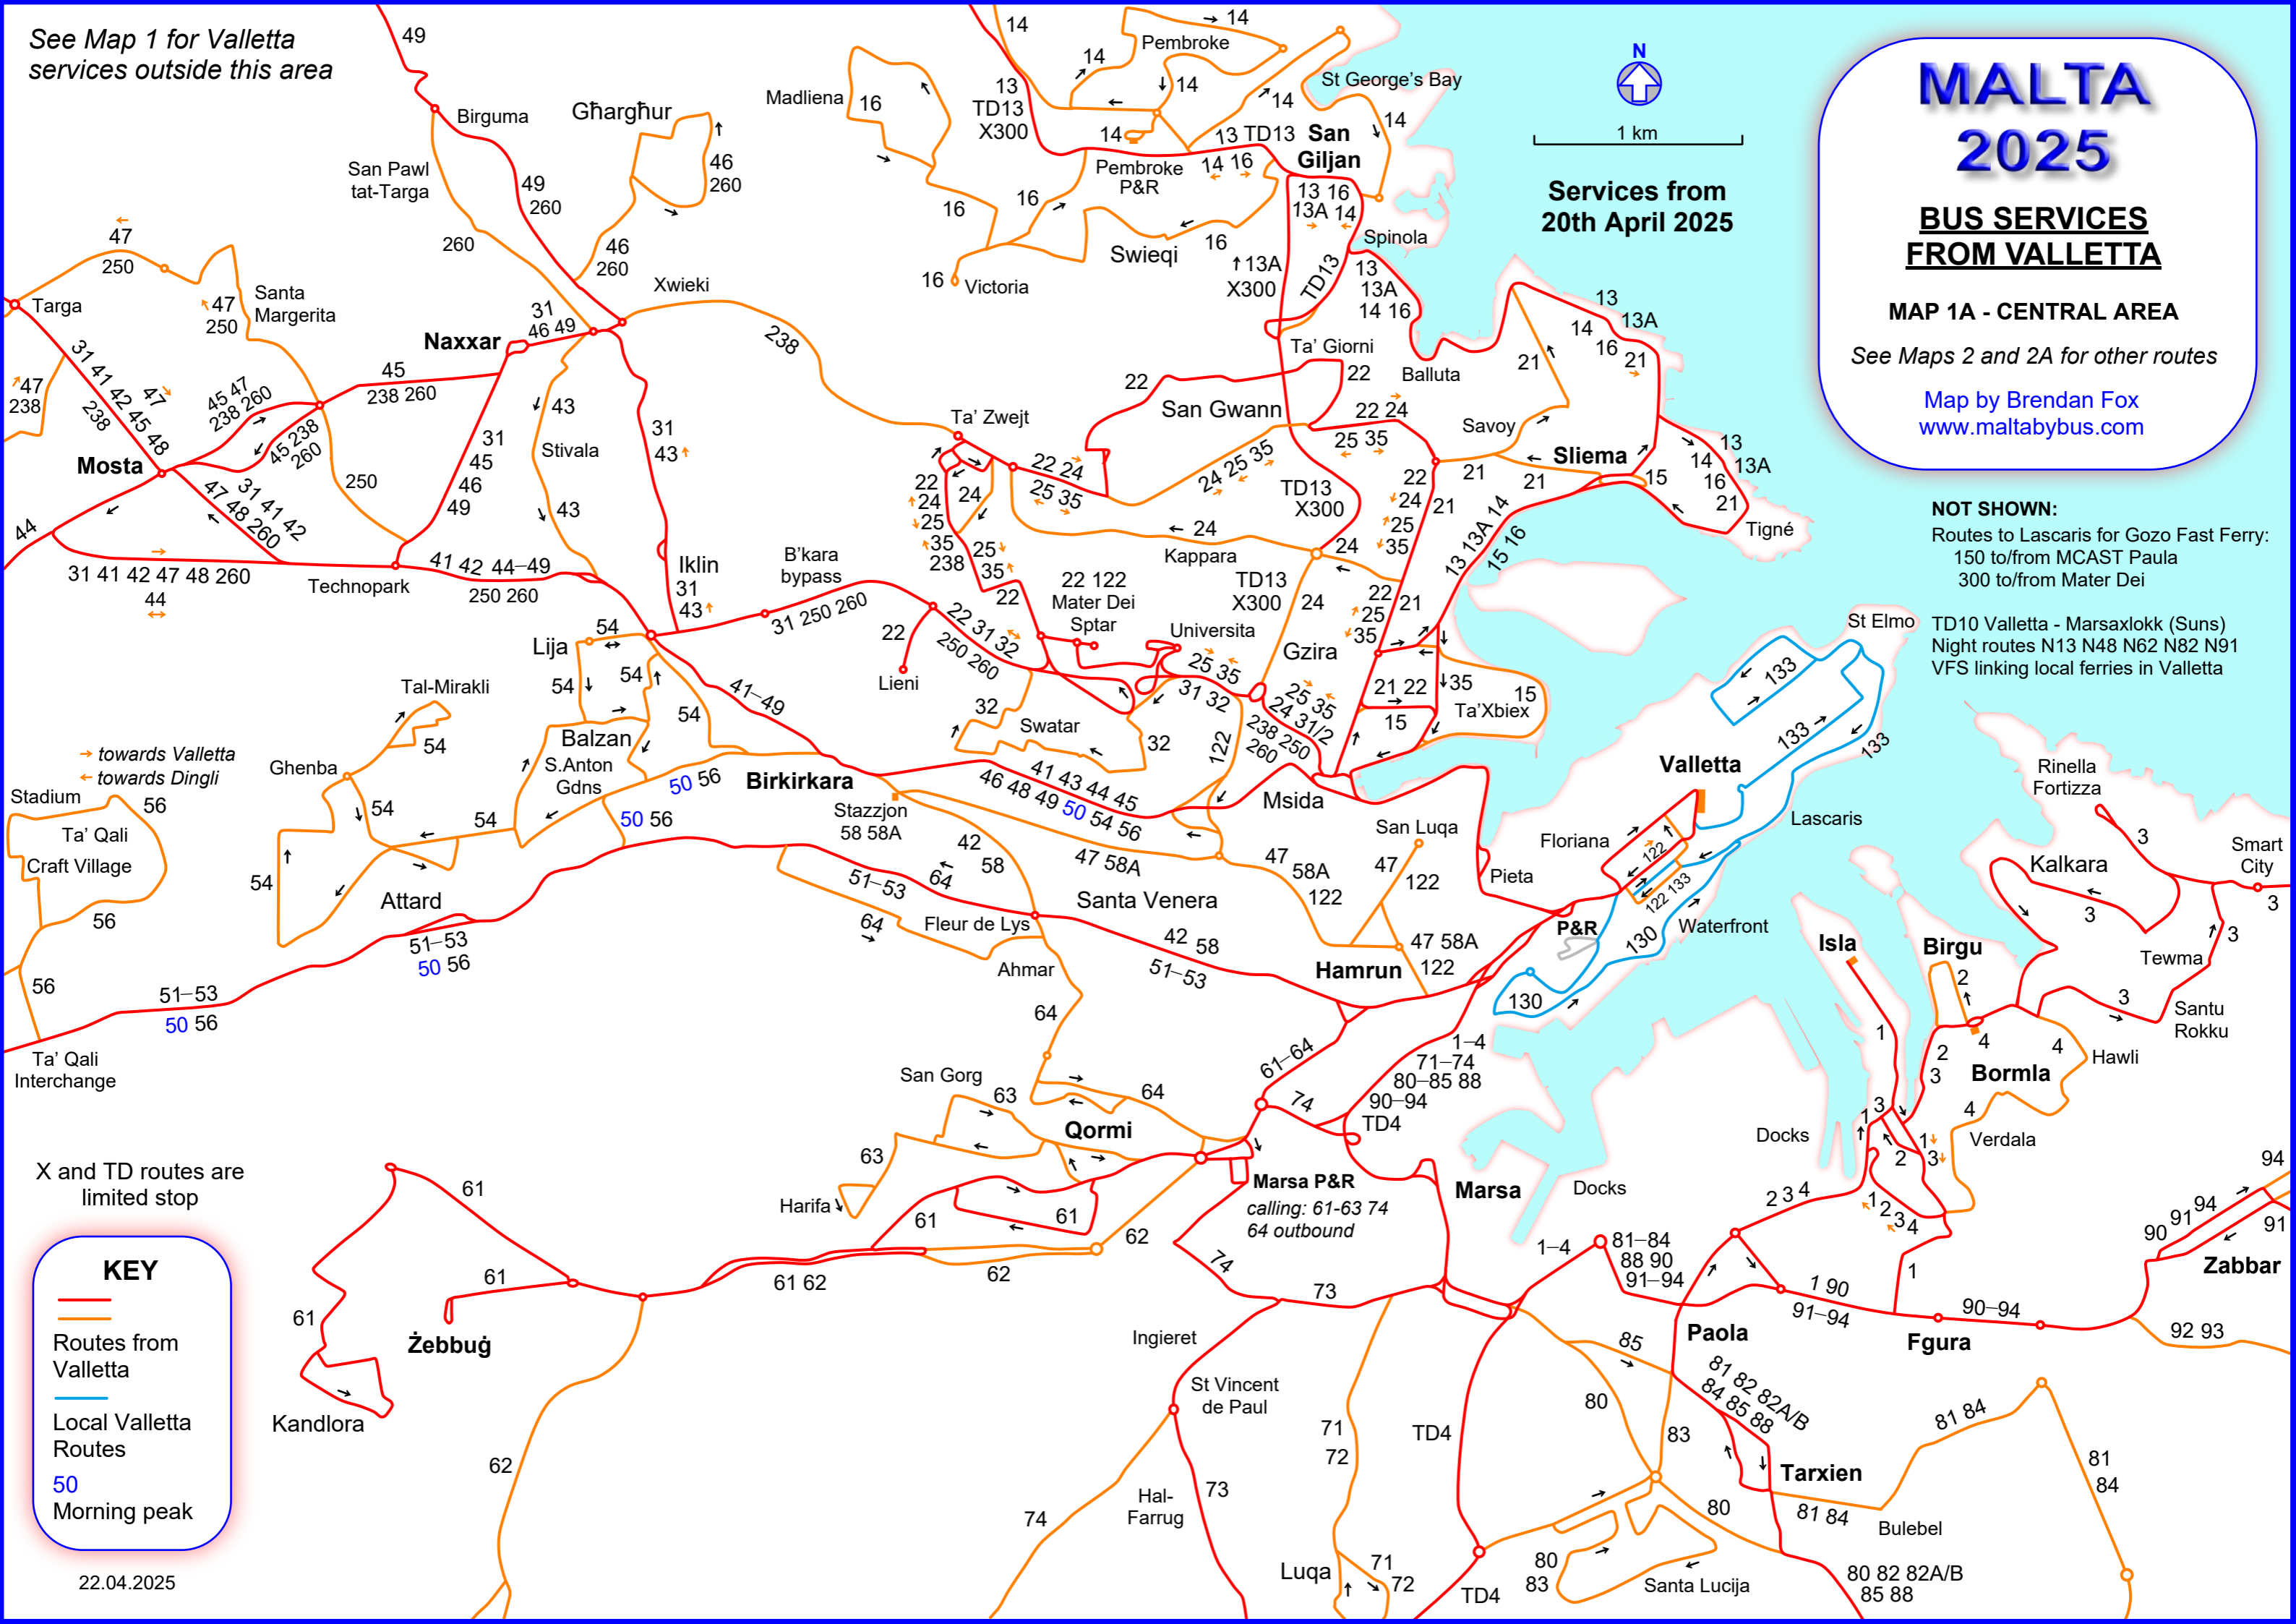

See Map 1 for Valletta services outside this area

MALTA 2025

BUS SERVICES FROM VALLETTA

MAP 1A - CENTRAL AREA

See Maps 2 and 2A for other routes

Map by Brendan Fox
www.maltabybus.com

Services from 20th April 2025

NOT SHOWN:

- Routes to Lascaris for Gozo Fast Ferry: 150 to/from MCAST Paula, 300 to/from Mater Dei
- TD10 Valletta - Marsaxlokk (Suns)
- Night routes N13 N48 N62 N82 N91
- VFS linking local ferries in Valletta

→ towards Valletta
← towards Dingli

X and TD routes are limited stop

KEY

- Routes from Valletta
- Local Valletta Routes
- 50 Morning peak